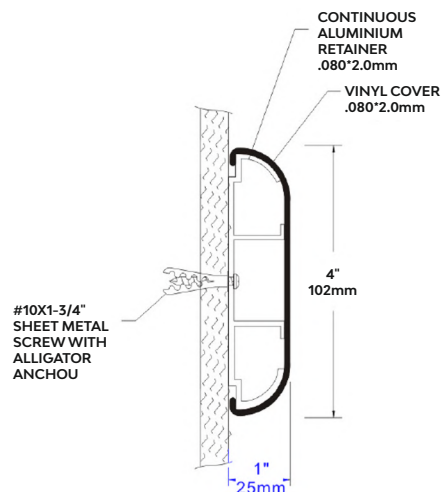

AWG1521

AWG2001

AWG1522

AWG2003W

AHR133

These handrails are installed on wall about 80 to 90 cm from the floor to ensure patient safety.

The handrail looks pleasing to the eye with 2 mm Vinyl cover 135°, 2mm aluminium retainer and ABS elbow piece.