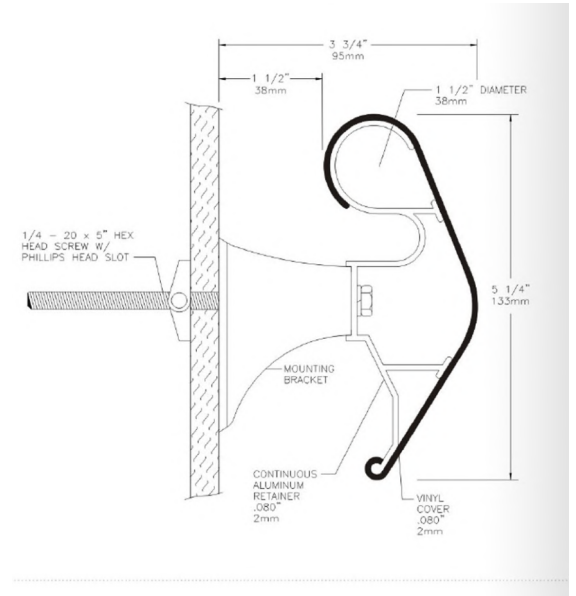

These wall guards are installed on the wall about 80cm to 90cm from the floor. They can withstand high impact from hospital furniture and other equipments.

These wall guards look pleasing to the eye with 2 mm Vinyl cover 135°, 2mm aluminium retainer and ABS elbow piece.

AWG1021

AWG1021W

AWG1022

AWG1022W

AWG1023W

AWG1271

AWG1271W

AWG1272W

AWG1521

AWG2001

AWG1522

AWG2003W

AHR133

These handrails are installed on wall about 80 to 90 cm from the floor to ensure patient safety.

The handrail looks pleasing to the eye with 2 mm Vinyl cover 135°, 2mm aluminium retainer and ABS elbow piece.

AHR89

Corner Guards

SELF-TAPPING SCREWS

CONTINUOUS ALUMINIUM RETAINER

Grab Bars

AMSON Anti-slip-safety grab bars consist of non-slip finish surfaces which ensure a secured grip for patient access. This is useful for the senior citizens and children using the bathroom in a hospital environment. It is a true combination of safety, style and functionality. To ensure an elegant look all screws are concealed. It provides long life durability.