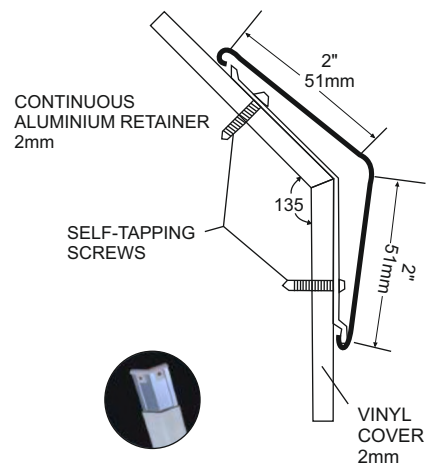

These wall guards are installed on the wall about 80cm to 90cm from the floor. They can withstand high impact from hospital furniture and other equipments.

These wall guards look pleasing to the eye with 2 mm Vinyl cover 135°, 2mm aluminium retainer and ABS elbow piece.

AWG1521

AWG2001

AWG1522

AWG2003W

AHR133

These handrails are installed on wall about 80 to 90 cm from the floor to ensure patient safety.

The handrail looks pleasing to the eye with 2 mm Vinyl cover 135°, 2mm aluminium retainer and ABS elbow piece.

AHR89

Corner Guards

SELF-TAPPING SCREWS

CONTINUOUS ALUMINIUM RETAINER

Grab Bars

AMSON Anti-slip-safety grab bars consist of non-slip finish surfaces which ensure a secured grip for patient access. This is useful for the senior citizens and children using the bathroom in a hospital environment. It is a true combination of safety, style and functionality. To ensure an elegant look all screws are concealed. It provides long life durability.