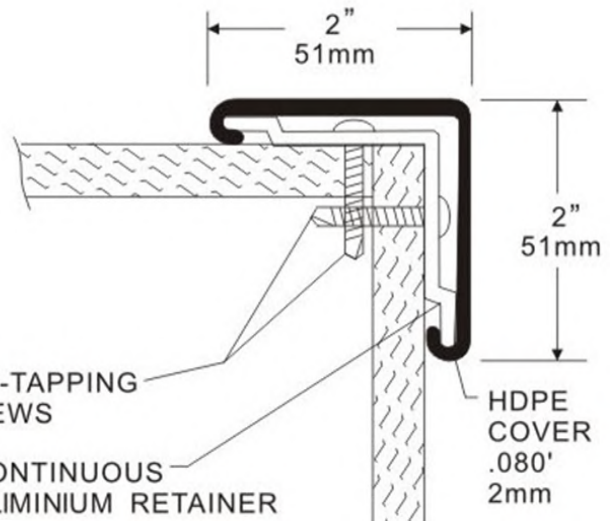

These wall guards are installed on the wall about 80cm to 90cm from the floor. They can withstand high impact from hospital furniture and other equipments.

These wall guards look pleasing to the eye with 2 mm Vinyl cover 135°, 2mm aluminium retainer and ABS elbow piece.

AWG1521

AWG2001

AWG1522

AWG2003W

AHR133

These handrails are installed on wall about 80 to 90 cm from the floor to ensure patient safety.

The handrail looks pleasing to the eye with 2 mm Vinyl cover 135°, 2mm aluminium retainer and ABS elbow piece.

AHR89

Corner Guards

SELF-TAPPING SCREWS

CONTINUOUS ALUMINIUM RETAINER

Grab Bars

AMSON Anti-slip-safety grab bars consist of non-slip finish surfaces which ensure a secured grip for patient access. This is useful for the senior citizens and children using the bathroom in a hospital environment. It is a true combination of safety, style and functionality. To ensure an elegant look all screws are concealed. It provides long life durability.