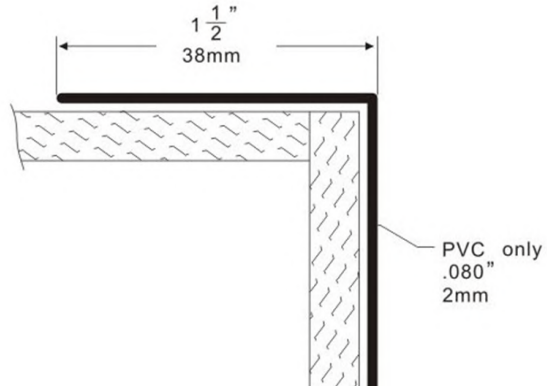

These wall guards are installed on the wall about 80cm to 90cm from the floor. They can withstand high impact from hospital furniture and other equipments.

These wall guards look pleasing to the eye with 2 mm Vinyl cover 135°, 2mm aluminium retainer and ABS elbow piece.

AWG1521

AWG2001

AWG1522

AWG2003W

AHR133

These handrails are installed on wall about 80 to 90 cm from the floor to ensure patient safety.

The handrail looks pleasing to the eye with 2 mm Vinyl cover 135°, 2mm aluminium retainer and ABS elbow piece.

AHR89

Corner Guards

SELF-TAPPING SCREWS

CONTINUOUS ALUMINIUM RETAINER

Grab Bars

AMSON Anti-slip-safety grab bars consist of non-slip finish surfaces which ensure a secured grip for patient access. This is useful for the senior citizens and children using the bathroom in a hospital environment. It is a true combination of safety, style and functionality. To ensure an elegant look all screws are concealed. It provides long life durability.